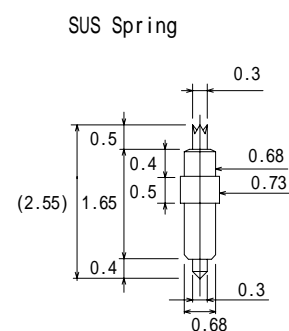

Full travel 0.6mm
0.137N(14.07gf) at
0.55mm travel

8YF73L255-14G-SUS-L