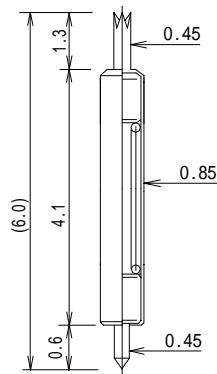

8YF73L255-14GI

Full travel 0.6mm
 0.137N(14.07gf) at
 0.55mm travel

8YF73L255-14G-SUS-L

Double ended probepin 両端プローブピン
Outer Dia. 0.70~0.99mm/ 0.028"~ 0.039"

日本コネクト
TEL 03(5706)4360
FAX 03(5706)4363

Full travel 1.5mm
0.293N(29.9gf) at 0.9mm travel

8YF90L91-F045-AUI

Full travel 1.3mm
0.296N(30.2gf) at 0.8mm travel

8YF85L60G-SA-AI

Full travel 1.1mm
0.343N(35gf) at 0.8mm travel

8YF85L60G-SA-ABI

Full travel 1.1mm
0.196N(20gf) at 0.8mm travel

8YF90L57-TG

Full travel 1.0mm
0.294N(30gf) at 0.8mm travel