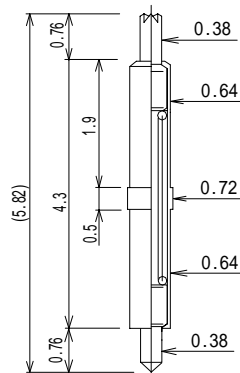

Full travel 0.9mm
0.359N(36.6gf)
at 0.75mm travel

8YF72L60-TP35-BI