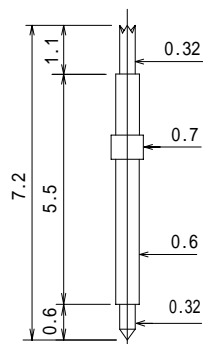

Full travel 1.4mm
 0.29N(30gf) at 1.0mm travel

8YN88D20S

Preload 0.04N(4gf)
 0.29N(30gf) at 0.9mm travel

8YF90L91-AUI

Preload 0.04N(4gf)
 0.29N(30gf) at 0.9mm travel

8YF90L91-F045-AUI

Preload 0.06N(6gf)
 0.28N(29gf) at 0.9mm travel

8YJ8540G

Preload 0.079N(8gf)
 Full travel 0.95mm
 0.37N(37gf) at 0.73mm travel

8Y065-42L10-FJ-SI

上下クラウンタイプ

Preload 0.079N(8gf)
 Full travel 0.95mm
 0.37N(37gf) at 0.73mm travel

8Y065W-42L10-FJ-SI

Preload 0.04N(4gf)
 Full travel 1.7mm
 0.29N(30gf) at 0.9mm travel

8YF70L72

Double ended probepin 両端プローブピン
 Outer Dia. 0.70~0.99mm/ 0.028" ~ 0.039"

日本コネクト
 TEL 03(5706)4360
 FAX 03(5706)4363

Full travel 0.9mm
 0.1N(10gf) at 0.9mm travel

8YF80L33-CRCNI

Full travel 0.9mm
 0.359N(36.6gf) at
 0.75mm travel

8YF73L255-14GI

Full travel 0.6mm
 0.137N(14.07gf) at
 0.55mm travel

8YF73L255-14G-SUS-L

Double ended probepin 両端プローブピン
Outer Dia. 0.70~0.99mm/ 0.028"~ 0.039"

日本コネクト
TEL 03(5706)4360
FAX 03(5706)4363

Full travel 1.5mm
0.293N(29.9gf) at 0.9mm travel