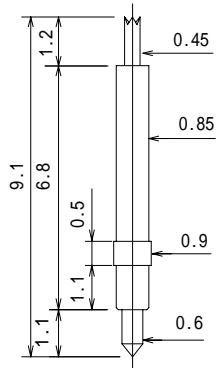

Full travel 1.4mm
 0.29N(30gf) at 1.0mm travel

8YN88D20S

Preload 0.04N(4gf)
 0.29N(30gf) at 0.9mm travel

8YF90L91-AUI

Preload 0.04N(4gf)
 0.29N(30gf) at 0.9mm travel

8YF90L91-F045-AUI

Preload 0.06N(6gf)
 0.28N(29gf) at 0.9mm travel

8YJ8540G

Preload 0.079N(8gf)
 Full travel 0.95mm
 0.37N(37gf) at 0.73mm travel

8Y065-42L10-FJ-SI

上下クラウンタイプ

Preload 0.079N(8gf)
 Full travel 0.95mm
 0.37N(37gf) at 0.73mm travel

8Y065W-42L10-FJ-SI

Preload 0.04N(4gf)
 Full travel 1.7mm
 0.29N(30gf) at 0.9mm travel

8YF70L72

Double ended probepin 両端プローブピン
 Outer Dia. 0.70~0.99mm/ 0.028" ~ 0.039"

日本コネクト
 TEL 03(5706)4360
 FAX 03(5706)4363

Full travel 0.9mm
 0.1N(10gf) at 0.9mm travel

8YF80L33-CRCNI

Full travel 0.9mm
 0.359N(36.6gf) at
 0.75mm travel

8YF73L255-14GI

Full travel 0.6mm
 0.137N(14.07gf) at
 0.55mm travel

8YF73L255-14G-SUS-L

Double ended probepin 両端プローブピン
Outer Dia. 0.70~0.99mm/ 0.028"~ 0.039"

日本コネクト
TEL 03(5706)4360
FAX 03(5706)4363

Full travel 1.5mm
0.293N(29.9gf) at 0.9mm travel