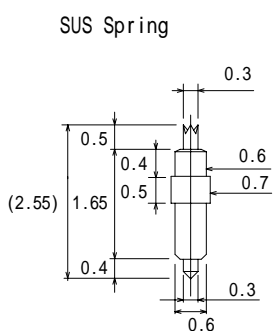

Full travel 0.6mm
0.12N(12.24gf) at
0.55mm travel

8YF70L255-12G-SUS-L