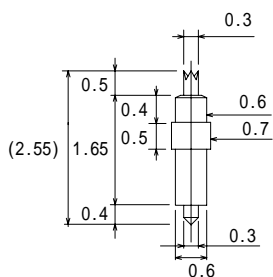

Full travel 0.6mm
0.12N(12.24gf) at
0.55mm travel

8YF70L255-12GI