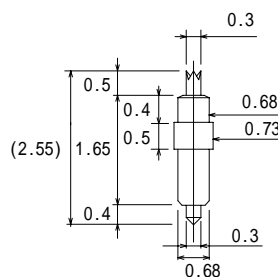

8YF72L60-TPCRN35

Full travel 0.6mm
 0.12N(12.24gf) at
 0.55mm travel

8YF70L255-12GI

Full travel 0.6mm
 0.12N(12.24gf) at
 0.55mm travel

8YF70L255-12G-SUS-L

Full travel 0.6mm
 0.137N(14.07gf) at
 0.55mm travel