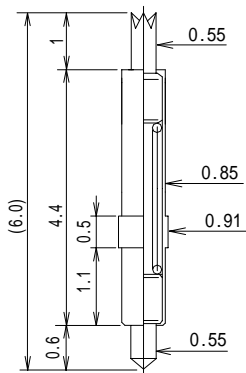

8YF90L91-F045-AUI

Full travel 1.3mm
0.296N(30.2gf) at 0.8mm travel

8YF85L60G-SA-AI

Full travel 1.1mm
0.343N(35gf) at 0.8mm travel

8YF85L60G-SA-ABI

Full travel 1.1mm
0.196N(20gf) at 0.8mm travel

8YF90L57-TG

Full travel 1.0mm
0.294N(30gf) at 0.8mm travel