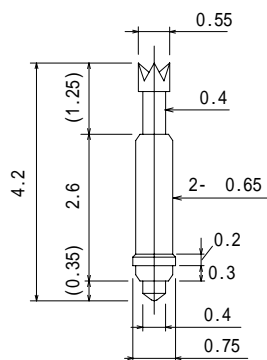

Full travel 1.4mm
 0.29N(30gf) at 1.0mm travel

8YN88D20S

Preload 0.04N(4gf)
 0.29N(30gf) at 0.9mm travel

8YF90L91-AUI

Preload 0.04N(4gf)
 0.29N(30gf) at 0.9mm travel

8YF90L91-F045-AUI

Preload 0.06N(6gf)
 0.28N(29gf) at 0.9mm travel

8YJ8540G

Preload 0.079N(8gf)
 Full travel 0.95mm
 0.37N(37gf) at 0.73mm travel

8Y065-42L10-FJ-SI

上下クラウンタイプ

Preload 0.079N(8gf)
 Full travel 0.95mm
 0.37N(37gf) at 0.73mm travel

8Y065W-42L10-FJ-SI

Preload 0.04N(4gf)
 Full travel 1.7mm
 0.29N(30gf) at 0.9mm travel

8YF70L72

Double ended probepin 両端プローブピン
 Outer Dia. 0.70~0.99mm/ 0.028" ~ 0.039"

日本コネクト
 TEL 03(5706)4360
 FAX 03(5706)4363

Full travel 0.9mm
 0.1N(10gf) at 0.9mm travel

8YF80L33-CRCNI

Full travel 0.9mm
 0.359N(36.6gf) at
 0.75mm travel

8YF73L255-14GI

Full travel 0.6mm
 0.137N(14.07gf) at
 0.55mm travel

8YF73L255-14G-SUS-L

Double ended probepin 両端プローブピン
Outer Dia. 0.70~0.99mm/ 0.028"~ 0.039"

日本コネクト
TEL 03(5706)4360
FAX 03(5706)4363

Full travel 1.5mm
0.293N(29.9gf) at 0.9mm travel