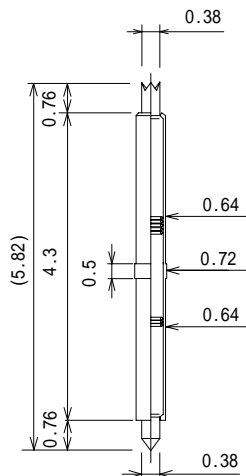

8YJ8540G

Preload 0.079N(8gf)
 Full travel 0.95mm
 0.37N(37gf) at 0.73mm travel

8Y065-42L10-FJ-SI

上下クラウンタイプ

Preload 0.079N(8gf)
 Full travel 0.95mm
 0.37N(37gf) at 0.73mm travel

8Y065W-42L10-FJ-SI

Preload 0.04N(4gf)
 Full travel 1.7mm
 0.29N(30gf) at 0.9mm travel

8YF70L72

Double ended probepin 両端プローブピン
 Outer Dia. 0.70~0.99mm/ 0.028" ~ 0.039"

日本コネクト
 TEL 03(5706)4360
 FAX 03(5706)4363

Full travel 0.9mm
 0.1N(10gf) at 0.9mm travel

8YF80L33-CRCNI

Full travel 0.9mm
 0.359N(36.6gf) at
 0.75mm travel

8YF72L60-TPCRN35

Full travel 0.6mm
 0.12N(12.24gf) at
 0.55mm travel

8YF70L255-12GI

Full travel 0.6mm
 0.12N(12.24gf) at
 0.55mm travel

8YF70L255-12G-SUS-L

Full travel 0.6mm
 0.137N(14.07gf) at
 0.55mm travel

8YF73L255-14GI

Full travel 0.6mm
 0.137N(14.07gf) at
 0.55mm travel

8YF73L255-14G-SUS-L

Double ended probepin 両端プローブピン
Outer Dia. 0.70~0.99mm/ 0.028"~ 0.039"

日本コネクト
TEL 03(5706)4360
FAX 03(5706)4363

Full travel 1.5mm
0.293N(29.9gf) at 0.9mm travel