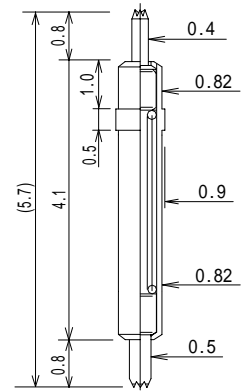

8YF90L91-F045-AUI

Full travel 1.3mm
0.296N(30.2gf) at 0.8mm travel

8YF85L60G-SA-AI

Full travel 1.1mm
0.343N(35gf) at 0.8mm travel

8YF85L60G-SA-ABI

Full travel 1.1mm
0.196N(20gf) at 0.8mm travel

8YF90L57-TG

Full travel 1.0mm
0.294N(30gf) at 0.8mm travel