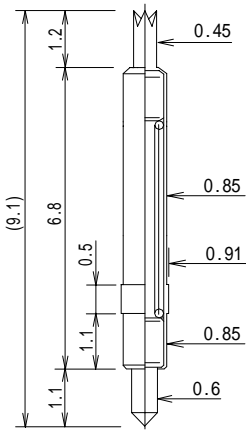

8YF73L255-14GI

Full travel 0.6mm
 0.137N(14.07gf) at
 0.55mm travel

8YF73L255-14G-SUS-L

Double ended probepin 両端プローブピン
Outer Dia. 0.70~0.99mm/ 0.028"~ 0.039"

日本コネクト
TEL 03(5706)4360
FAX 03(5706)4363

Full travel 1.5mm
0.293N(29.9gf) at 0.9mm travel

8YF90L91-F045-AUI

Full travel 1.3mm
0.296N(30.2gf) at 0.8mm travel

8YF85L60G-SA-AI

Full travel 1.1mm
0.343N(35gf) at 0.8mm travel

8YF85L60G-SA-ABI

Full travel 1.1mm
0.196N(20gf) at 0.8mm travel

8YF90L57-TG

Full travel 1.0mm
0.294N(30gf) at 0.8mm travel