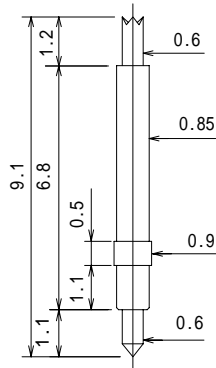

Full travel 1.4mm
 0.29N(30gf) at 1.0mm travel

8YN88D20S

Preload 0.04N(4gf)
 0.29N(30gf) at 0.9mm travel

8YF90L91-AUI

Preload 0.04N(4gf)
 0.29N(30gf) at 0.9mm travel

8YF90L91-F045-AUI

Preload 0.06N(6gf)
 0.28N(29gf) at 0.9mm travel

8YJ8540G

Preload 0.079N(8gf)
 Full travel 0.95mm
 0.37N(37gf) at 0.73mm travel

8Y065-42L10-FJ-SI

上下クラウンタイプ

Preload 0.079N(8gf)
 Full travel 0.95mm
 0.37N(37gf) at 0.73mm travel

8Y065W-42L10-FJ-SI

Preload 0.04N(4gf)
 Full travel 1.7mm
 0.29N(30gf) at 0.9mm travel

8YF70L72

Double ended probepin 両端プローブピン
 Outer Dia. 0.70~0.99mm/ 0.028" ~ 0.039"

日本コネクト
 TEL 03(5706)4360
 FAX 03(5706)4363

Full travel 0.9mm
 0.1N(10gf) at 0.9mm travel

8YF80L33-CRCNI

Full travel 0.9mm
 0.359N(36.6gf) at
 0.75mm travel

8YF73L255-14GI

Full travel 0.6mm
 0.137N(14.07gf) at
 0.55mm travel

8YF73L255-14G-SUS-L

Double ended probepin 両端プローブピン
Outer Dia. 0.70~0.99mm/ 0.028"~ 0.039"

日本コネクト
TEL 03(5706)4360
FAX 03(5706)4363

Full travel 1.5mm
0.293N(29.9gf) at 0.9mm travel