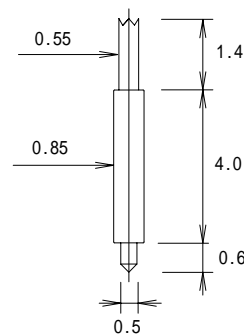

Full travel 1.4mm
 0.29N(30gf) at 1.0mm travel

8YN88D20S

Preload 0.04N(4gf)
 0.29N(30gf) at 0.9mm travel

8YF90L91-AUI

Preload 0.04N(4gf)
 0.29N(30gf) at 0.9mm travel

8YF90L91-F045-AUI

Preload 0.06N(6gf)
 0.28N(29gf) at 0.9mm travel

8YJ8540G

Preload 0.079N(8gf)
 Full travel 0.95mm
 0.37N(37gf) at 0.73mm travel

8Y065-42L10-FJ-SI

上下クラウンタイプ

Preload 0.079N(8gf)
 Full travel 0.95mm
 0.37N(37gf) at 0.73mm travel

8Y065W-42L10-FJ-SI

Preload 0.04N(4gf)
 Full travel 1.7mm
 0.29N(30gf) at 0.9mm travel

8YF70L72

Double ended probepin 両端プローブピン
 Outer Dia. 0.70~0.99mm/ 0.028" ~ 0.039"

日本コネクト
 TEL 03(5706)4360
 FAX 03(5706)4363

Full travel 0.9mm
 0.1N(10gf) at 0.9mm travel

8YF80L33-CRCNI

Full travel 0.9mm
 0.359N(36.6gf) at
 0.75mm travel

8YF73L255-14GI

Full travel 0.6mm
 0.137N(14.07gf) at
 0.55mm travel

8YF73L255-14G-SUS-L

Double ended probepin 両端プローブピン
Outer Dia. 0.70~0.99mm/ 0.028"~ 0.039"

日本コネクト
TEL 03(5706)4360
FAX 03(5706)4363

Full travel 1.5mm
0.293N(29.9gf) at 0.9mm travel