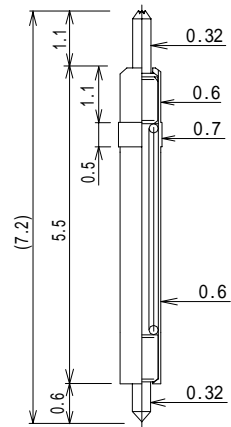

8YF90L91-F045-AUI

Full travel 1.3mm
0.296N(30.2gf) at 0.8mm travel

8YF85L60G-SA-AI

Full travel 1.1mm
0.343N(35gf) at 0.8mm travel

8YF85L60G-SA-ABI

Full travel 1.1mm
0.196N(20gf) at 0.8mm travel

8YF90L57-TG

Full travel 1.0mm
0.294N(30gf) at 0.8mm travel

8YF90L60-30G

Full travel 0.6mm
0.343N(35gf) at 0.45mm travel

8YF90L38-AU

Full travel 0.9mm
0.359N(36.6gf)
at 0.75mm travel

8YF72L60-TP35-BI

Full travel 1.2mm
0.392N(40gf)
at 0.9mm travel

8YF70L72G-AUTP