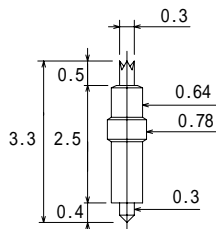

8YJ8540G

Preload 0.079N(8gf)
 Full travel 0.95mm
 0.37N(37gf) at 0.73mm travel

8Y065-42L10-FJ-SI

上下クラウンタイプ

Preload 0.079N(8gf)
 Full travel 0.95mm
 0.37N(37gf) at 0.73mm travel

8Y065W-42L10-FJ-SI

Preload 0.04N(4gf)
 Full travel 1.7mm
 0.29N(30gf) at 0.9mm travel

8YF70L72

Double ended probepin 両端プローブピン
 Outer Dia. 0.70~0.99mm/ 0.028" ~ 0.039"

日本コネクト
 TEL 03(5706)4360
 FAX 03(5706)4363

Full travel 0.9mm
 0.1N(10gf) at 0.9mm travel

8YF80L33-CRCNI

Full travel 0.9mm
 0.359N(36.6gf) at
 0.75mm travel