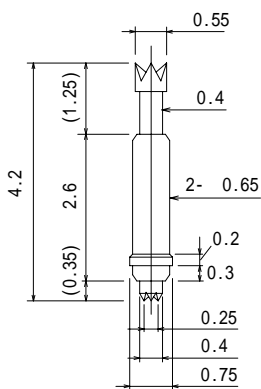

Full travel 1.4mm
 0.29N(30gf) at 1.0mm travel

8YN88D20S

Preload 0.04N(4gf)
 0.29N(30gf) at 0.9mm travel

8YF90L91-AUI

Preload 0.04N(4gf)
 0.29N(30gf) at 0.9mm travel

8YF90L91-F045-AUI

Preload 0.06N(6gf)
 0.28N(29gf) at 0.9mm travel

8YJ8540G

Preload 0.079N(8gf)
 Full travel 0.95mm
 0.37N(37gf) at 0.73mm travel

8Y065-42L10-FJ-SI

上下クラウンタイプ

Preload 0.079N(8gf)
 Full travel 0.95mm
 0.37N(37gf) at 0.73mm travel

8Y065W-42L10-FJ-SI

Preload 0.04N(4gf)
 Full travel 1.7mm
 0.29N(30gf) at 0.9mm travel

8YF70L72

Double ended probepin 両端プローブピン
 Outer Dia. 0.70~0.99mm/ 0.028" ~ 0.039"

日本コネクト
 TEL 03(5706)4360
 FAX 03(5706)4363

Full travel 0.9mm
 0.1N(10gf) at 0.9mm travel

8YF80L33-CRCNI

Full travel 0.9mm
 0.359N(36.6gf) at
 0.75mm travel

8YF73L255-14GI

Full travel 0.6mm
 0.137N(14.07gf) at
 0.55mm travel

8YF73L255-14G-SUS-L

Double ended probepin 両端プローブピン
Outer Dia. 0.70~0.99mm/ 0.028"~ 0.039"

日本コネクト
TEL 03(5706)4360
FAX 03(5706)4363

Full travel 1.5mm
0.293N(29.9gf) at 0.9mm travel