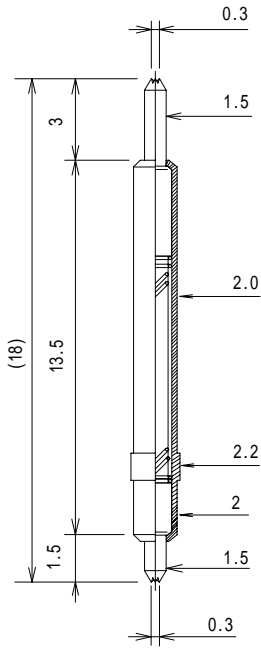

Double ended probepin 両端プローブピン  
Outer Dia. 1.0mm/ 0.00394" or larger

日本コネクト  
TEL 03(5706)4360  
FAX 03(5706)4363

Full travel 3.5mm  
0.245N(25gf) at  
2.0mm travel

**8YF220L180I**

Full travel 12mm  
0.196N(20gf) at  
2.0mm travel

**8YF230L420-20GI**

0.295N(30gf) at 1.4mm travel

**8YF110L194**

0.295N(30gf) at 1.4mm travel

**8YF110L102**

Preload 0.044N(4.5gf)  
0.392N(40gf) at 1.5mm travel

**8YF100L135**