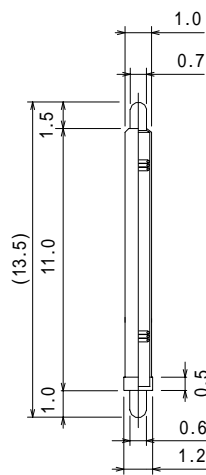

Double ended probepin 両端プローブピン  
Outer Dia. 1.0mm/ 0.00394" or larger

日本コネクト  
TEL 03(5706)4360  
FAX 03(5706)4363

Full travel 3.5mm  
0.245N(25gf) at  
2.0mm travel

**8YF220L180I**

Full travel 12mm  
0.196N(20gf) at  
2.0mm travel

**8YF230L420-20GI**

0.295N(30gf) at 1.4mm travel

**8YF110L194**

0.295N(30gf) at 1.4mm travel

**8YF110L102**

Preload 0.044N(4.5gf)  
0.392N(40gf) at 1.5mm travel

**8YF100L135**