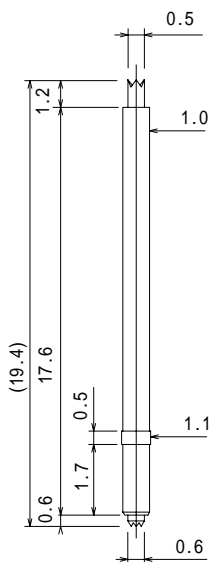

Double ended probepin 両端プローブピン  
Outer Dia. 1.0mm/ 0.00394" or larger

日本コネクト  
TEL 03(5706)4360  
FAX 03(5706)4363

Full travel 3.5mm  
0.245N(25gf) at  
2.0mm travel

**8YF220L180I**

Full travel 12mm  
0.196N(20gf) at  
2.0mm travel

**8YF230L420-20GI**

0.295N(30gf) at 1.4mm travel

**8YF110L194**

0.295N(30gf) at 1.4mm travel

**8YF110L102**

Preload 0.044N(4.5gf)  
0.392N(40gf) at 1.5mm travel

**8YF100L135**