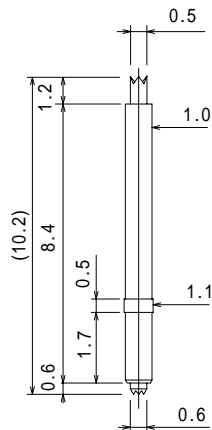

Double ended probepin 両端プローブピン  
Outer Dia. 1.0mm/ 0.00394" or larger

日本コネクト  
TEL 03(5706)4360  
FAX 03(5706)4363

Full travel 3.5mm  
0.245N(25gf) at  
2.0mm travel

**8YF220L180I**

Full travel 12mm  
0.196N(20gf) at  
2.0mm travel

**8YF230L420-20GI**

0.295N(30gf) at 1.4mm travel

**8YF110L194**

0.295N(30gf) at 1.4mm travel

**8YF110L102**

Preload 0.044N(4.5gf)  
0.392N(40gf) at 1.5mm travel

**8YF100L135**