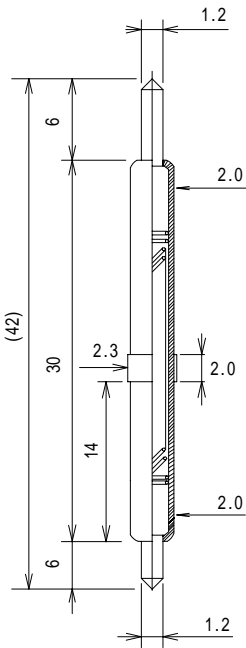

Double ended probepin 両端プローブピン  
Outer Dia. 1.0mm/ 0.00394" or larger

日本コネクト  
TEL 03(5706)4360  
FAX 03(5706)4363

Full travel 3.5mm  
0.245N(25gf) at  
2.0mm travel

**8YF220L180I**

Full travel 12mm  
0.196N(20gf) at  
2.0mm travel

**8YF230L420-20GI**

0.295N(30gf) at 1.4mm travel

**8YF110L194**

0.295N(30gf) at 1.4mm travel

**8YF110L102**

Preload 0.044N(4.5gf)  
0.392N(40gf) at 1.5mm travel

**8YF100L135**